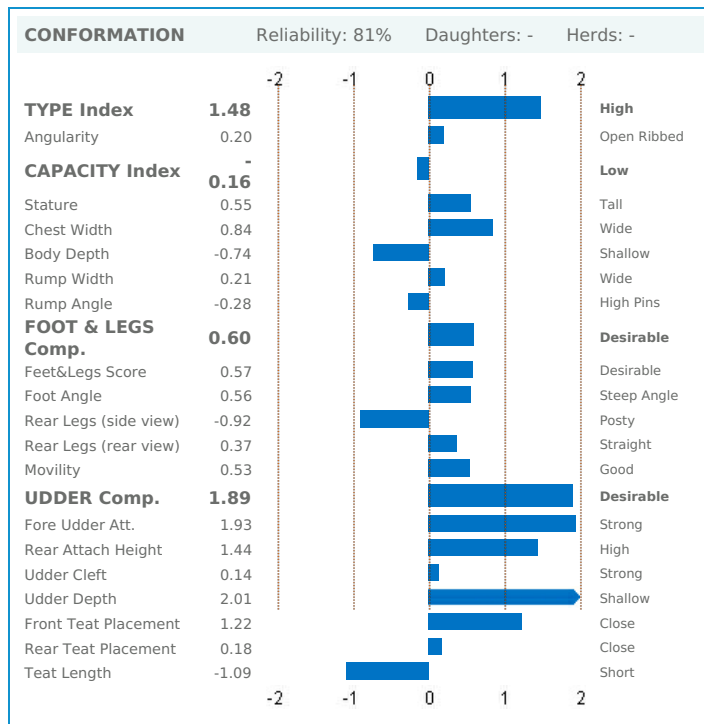

RIPLEY

RICO RIPLEY - NULL-
 NAAB Code: 244HO1732 - Register No: ESPM9205463830
 Ear Tag No DE0364300414 - Born: 2022-09-27 - aAa: NULL

gico 1,266

AUXILIARY TRAITS

PRODUCTIVE LIFE	124	(Reliab. 58.00%)
S.C.S.	125	(Reliab. 76.00%)
OPEN DAYS	111	(Reliab. 70.00%)
MILKING SPEED	91	(Reliab. 88.00%)
SIRE CALVING EASE	105	(Reliab. 59.00%)
DAUGHTERS CALVING EASE	118	(Reliab. 46.00%)
BODY CONDITION SCORE	0,77	(Reliab. 71,00%)
HOOF HEALTH INDEX	98	(Reliab. 45,00%)

ECONOMIC INDEX

FLUID MERIT	123
CHEESE MERIT	136
GRAZING MERIT	122
ECOLOGICAL MERIT	124

PEDIGREE

Sire	BGP FB RIDERCUP ET
Dam	DEUH0361950268
Maternal Grandsire	KNS HOLSTEINS SIMON P
Maternal Granddam	MILEY
Maternal Grand Grandsire	MY DREAM ET
Maternal Grand Granddam	MURIEL