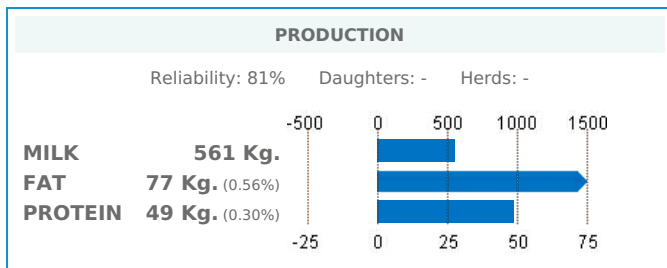

RIPLEY

RICO RIPLEY - NULL-
 NAAB Code: 244HO1732 - Register No: ESPM9205463830
 Ear Tag No DE0364300414 - Born: 2022-09-27 - aAa: NULL

gico 1,266

AUXILIARY TRAITS

PRODUCTIVE LIFE	124	(Reliab. 58.00%)
S.C.S.	125	(Reliab. 76.00%)
OPEN DAYS	111	(Reliab. 70.00%)
MILKING SPEED	91	(Reliab. 88.00%)
SIRE CALVING EASE	105	(Reliab. 59.00%)
DAUGHTERS CALVING EASE	118	(Reliab. 46.00%)
BODY CONDITION SCORE	0,77	(Reliab. 71,00%)
HOOF HEALTH INDEX	98	(Reliab. 45,00%)