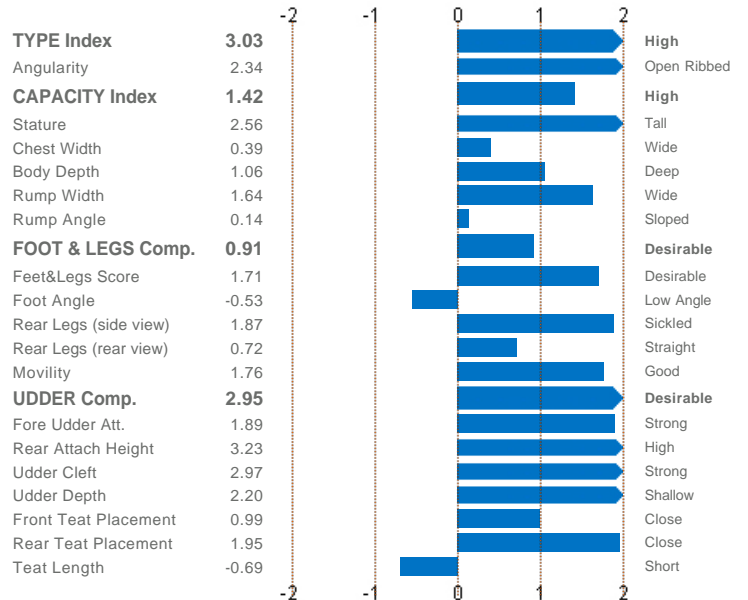

CONFORMATION

Reliability: 93% Daughters: 47 Herds: 23

PEDIGREE

Sire	DE-SU BKM MCCUTCHEN 1174 ET
Dam	FARNEAR O BANJI BANDAN ET
Maternal Grandsire	DE-SU OBSERVER ET
Maternal Granddam	FARNEAR GOLD BANJI
Maternal Grand Grandsire	BRAEDALE GOLDWYN
Maternal Grand Granddam	FARNEAR BLIZZARD BLAZE