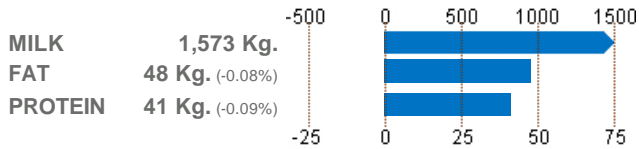

BANDIDO

MCBANDO BANDIDO ET
 NAAB Code: 244HO01175 - Register No: ESPM9203889353
 Ear Tag No DE0355981009 - Born: 2013-04-12

GICO **3,974**

PRODUCTION

Reliability: 95% Daughters: 82 Herds: 40

AUXILIARY TRAITS

PRODUCTIVE LIFE	116	(Reliab. 58.00%)
S.C.S.	109	(Reliab. 91.00%)
OPEN DAYS	102	(Reliab. 73.00%)
MILKING SPEED	105	(Reliab. 69.00%)
SIRE CALVING EASE	100	(Reliab. 58.00%)
DAUGHTERS CALVING EASE	117	(Reliab. 28.00%)
BODY CONDITION SCORE	-1.49	(Reliab. 85,00%)
HOOF HEALTH INDEX	112	(Reliab. 61,00%)